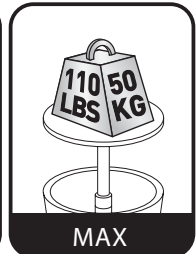

4

Locking System

- Extend the table top until the appearance of a color line and then lock into position.

1

2

3

4

1

2

3

4

Drain

Option 1 - Internal

Option 2 - External

• Do not sit on unit

ALDI guarantees that our exclusive brand products are developed to our stringent quality specifications. If you are not entirely satisfied with this product, please return it to your nearest ALDI store within 60 days from the date of purchase for a full refund or replacement, or take advantage of our after sales support by calling the supplier's Customer Service Hotline.