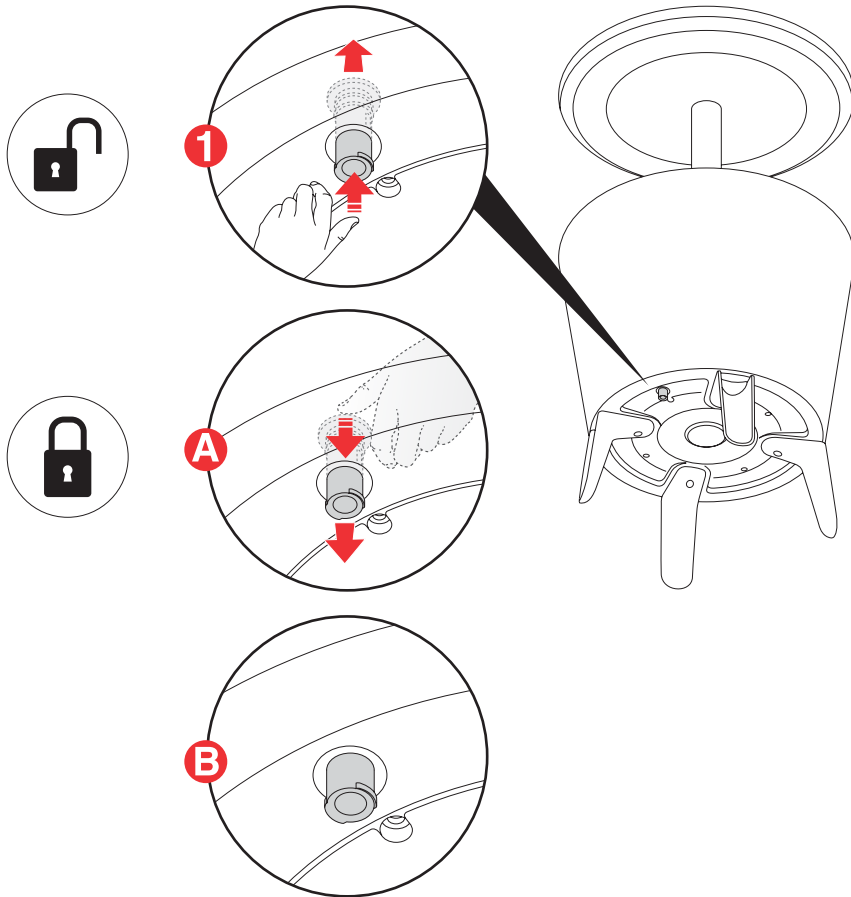

4

Locking System

- Extend the table top until the appearance of a color line and then lock into position.

1

2

3

4

1

2

3

4

Drain

Option 1 - Internal

Option 2 - External

• Do not sit on unit

ALDI guarantees that our exclusive brand products are developed to our stringent quality specifications. If you are not entirely satisfied with this product, please return it to your nearest ALDI store within 60 days from the date of purchase for a full refund or replacement, or take advantage of our after sales support by calling the supplier's Customer Service Hotline.